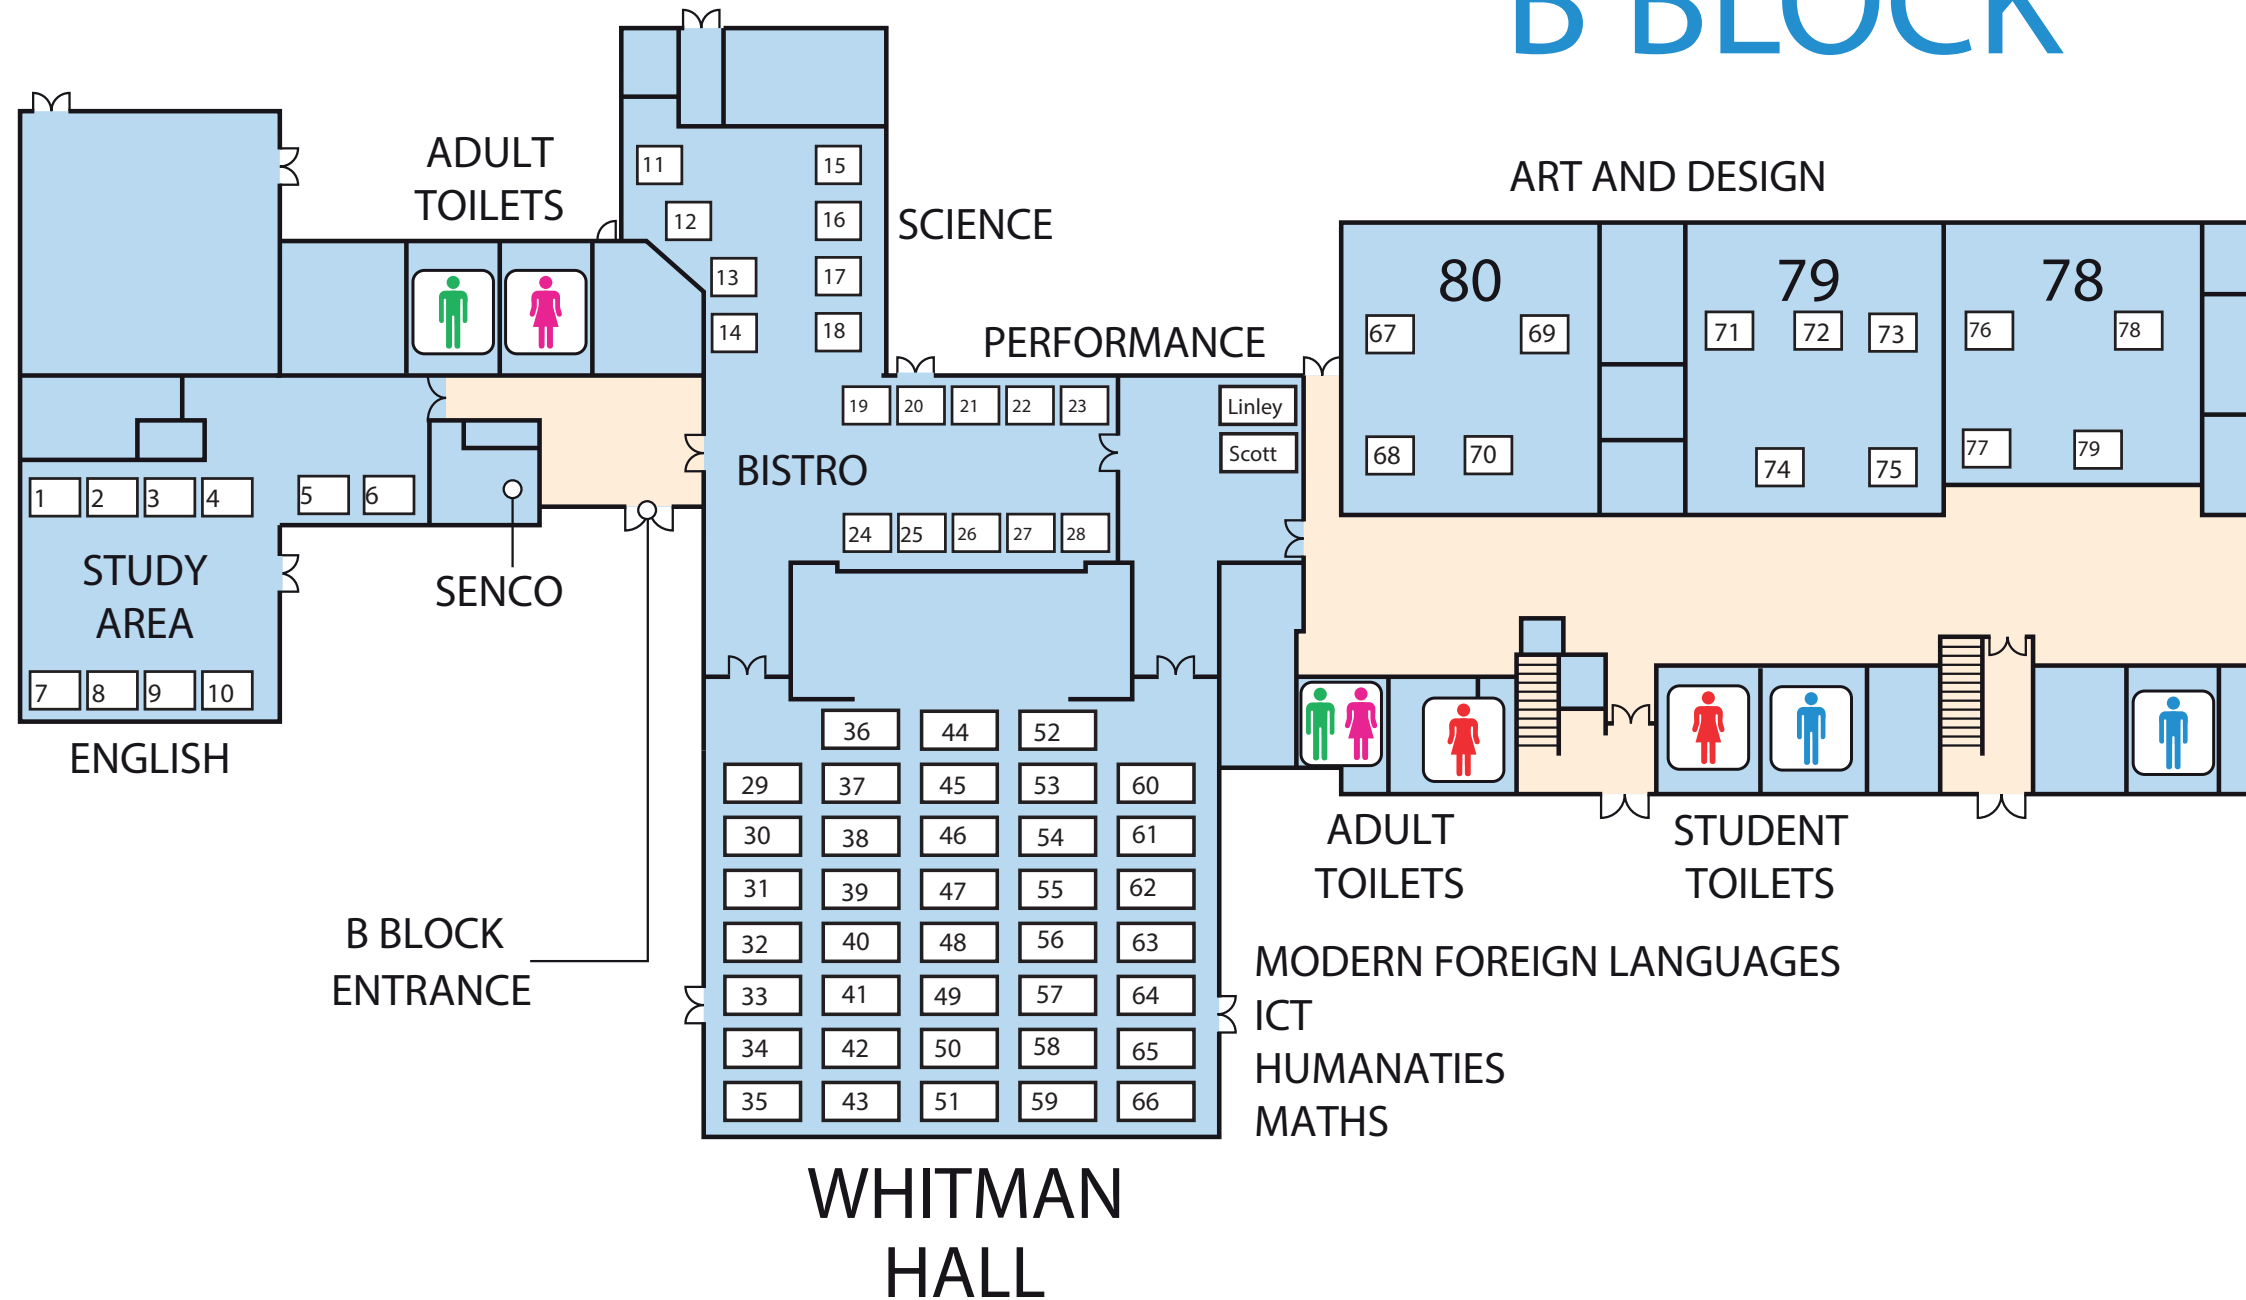

# B BLOCK

Subject	Assigned Teacher	Seat
English	Baldwin, Mrs	1
Computer Science	BARFIELD, Mr	37
Maths	Barick, Ms	56
Rel St	Blizzard, Mrs	52
Technology	BOYLE, Ms	72
History	Brannigan, Miss	46
Technology	BRIGGS, Mrs	73
PE	Brittan, Mrs	20
PE	Burton, Miss	21
Science	Chohan, Mr	11
Maths	Chowdhury, Miss	57
French	COEULLE, Mrs	29
French	Daly, Mrs	30
German	DAWES, Ms	35
PE	Doyle, Miss	22
Music	DUDLEY, Mrs	76
History	EATON, Mr	47
Computer Science	EVANS, Mrs	38
Science	Farley, Miss	12
Music	GARDNER, Mrs	77
Maths	Gibson, Mr	58
English	Gillespie, Miss	2
History	Gough, Mr	48
Art	GRAY, Mrs	67
Science	Greenhill, Mr	13
German	Hammersley, Mrs	36
Technology	HARRAP, Miss	74
PE	Heeley, Mr	23
English	HEELEY, Mrs	3
Rel St	HEGARTY, Miss	53
English	Howden, Miss	4
Maths	Hughes, Miss	59
Rel St	Hussain, Miss	54
Art	JONES, Mrs	68
Science	KEY, Mr	14
Maths	Lane, Mr	60
Maths	Lawlor Kennedy, Miss	61
Rel St	LEARY, Mrs	55
English	Lee, Mr	5
Art	LOWE, Mr	69
French	Lund, Mrs	31
Music	Mason, Mr	78
English	McCRACKEN, Miss	6
Geography	Mills, Ms	41
PE	MORRISSY, Mr	24
Computer Science	MORTON, Mr	39
Science	Mullner, Miss	15